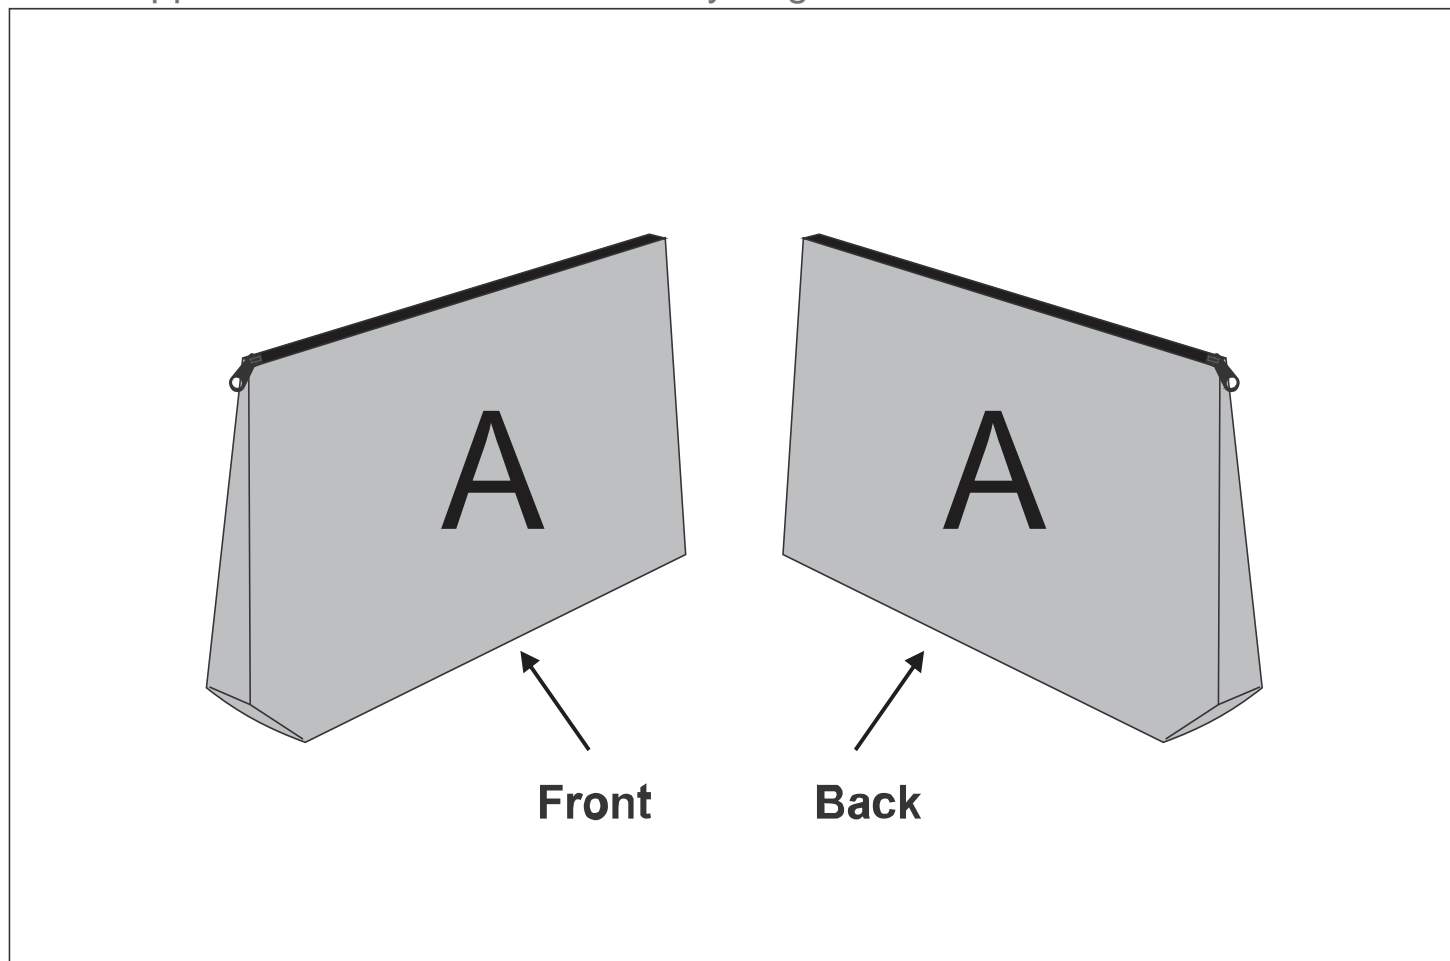

SG-HP-125-G

PPS Hoppla Leanne RPET Maxi Toiletry Bag

Need to know:

Includes 1-Position Sublimation (setup fees apply)

- Please Note: We cannot guarantee 100% logo Alignment on all Brandable Panels.

Branding Options:

Position	Branding Method (Branding Code)	No. of Colours	Dimension
A	Custom Sublimation A (CPSUB-A)	Full Colour	351mm wide x 480mm high